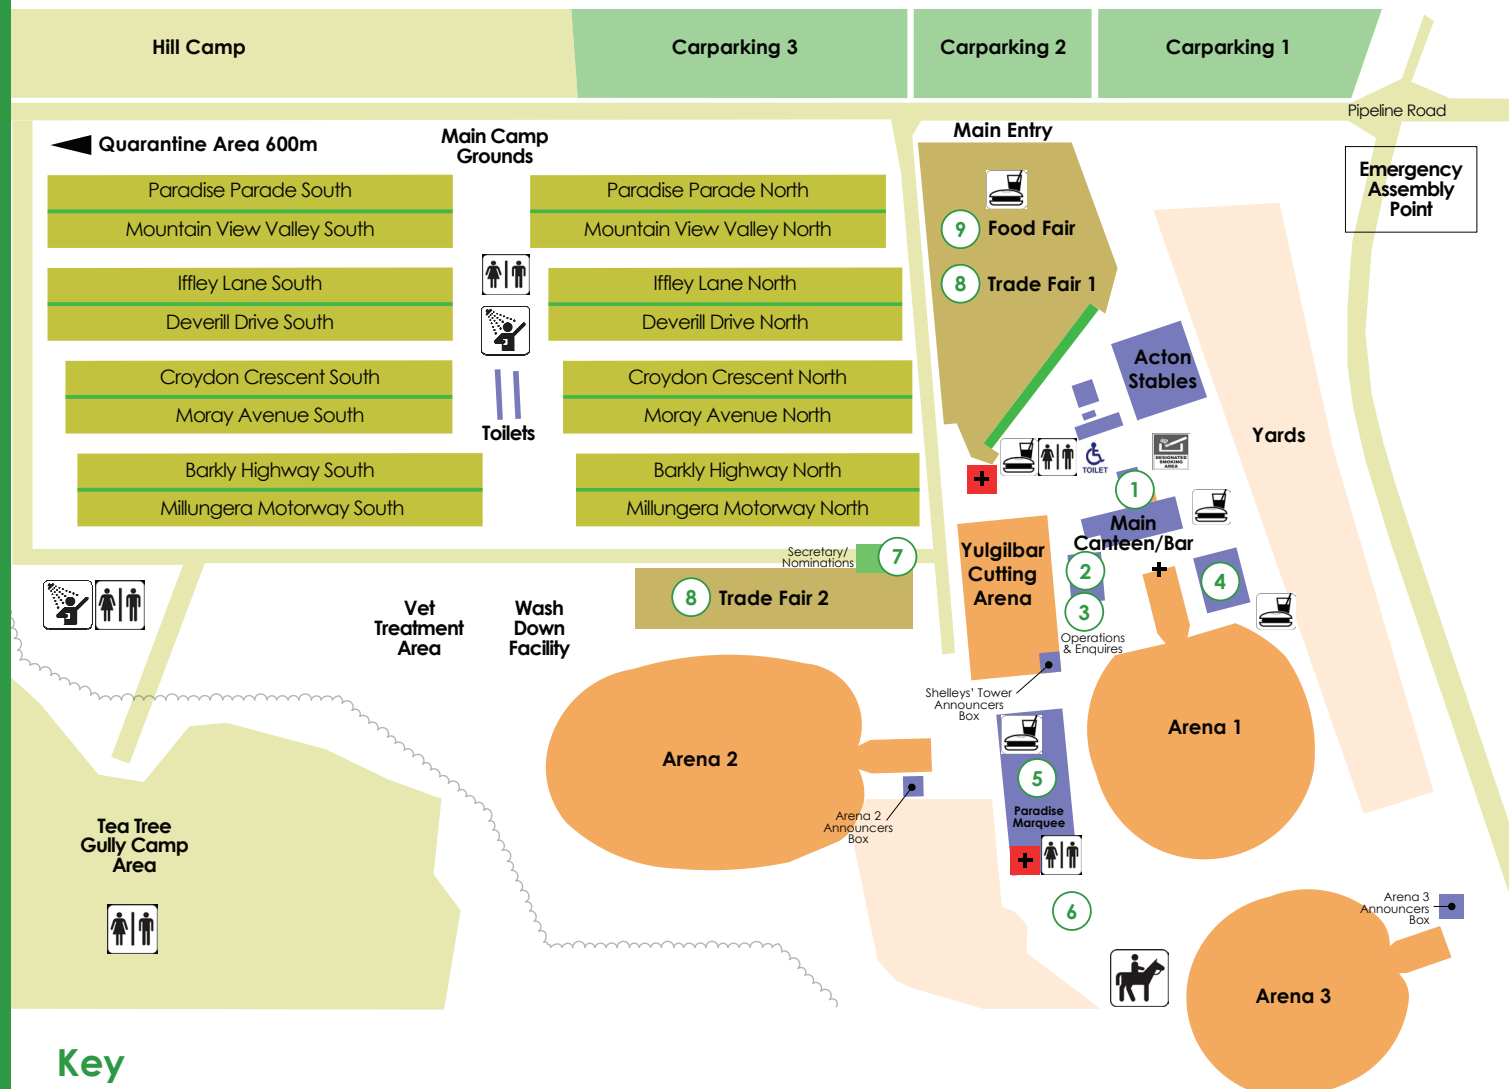

Hosted at a multi-million dollar, purpose-built facility, the highly anticipated event attracts up to 12,000 competitors and spectators from all corners of our Nation to the Beef Capital of Australia, Rockhampton, in Central Queensland.

Pearls for Girls
Rockhampton LDV
Rockhampton Volkswagen
Road Kaye
Bits and Spurs
Round Yard
Rocking Horses

Showdown Rugs
Sirene Sea Pearls
The Stirling
Wilangi Brahmins
Wyena Grazing
Williams Stockfeeds
Wurths Motorcycles

Paradise Lagoons | 2019 CAMPDRAFT MAP

Key

- ① Main Canteen & Bar
- ② Sponsors Pavilion
- VIP & Sponsors Lounge (Upstairs)
- ③ Operations Office & Enquires
- ④ Paradise Viewing Mound
- ⑤ Paradise Marquee
- CC Campdraft Club
- Ladies Luncheon
- Saturday Sesh
- Yenda Yarns
- ⑥ Ambulance
- ⑦ Secretary/
Nominations
- ⑧ Trade Fair 1&2
- ⑨ Food Fair
- Toilets
- Showers
- Designated Outdoor Smoking Areas
- Horse Exercise Areas
- Food Stalls
- First Aid